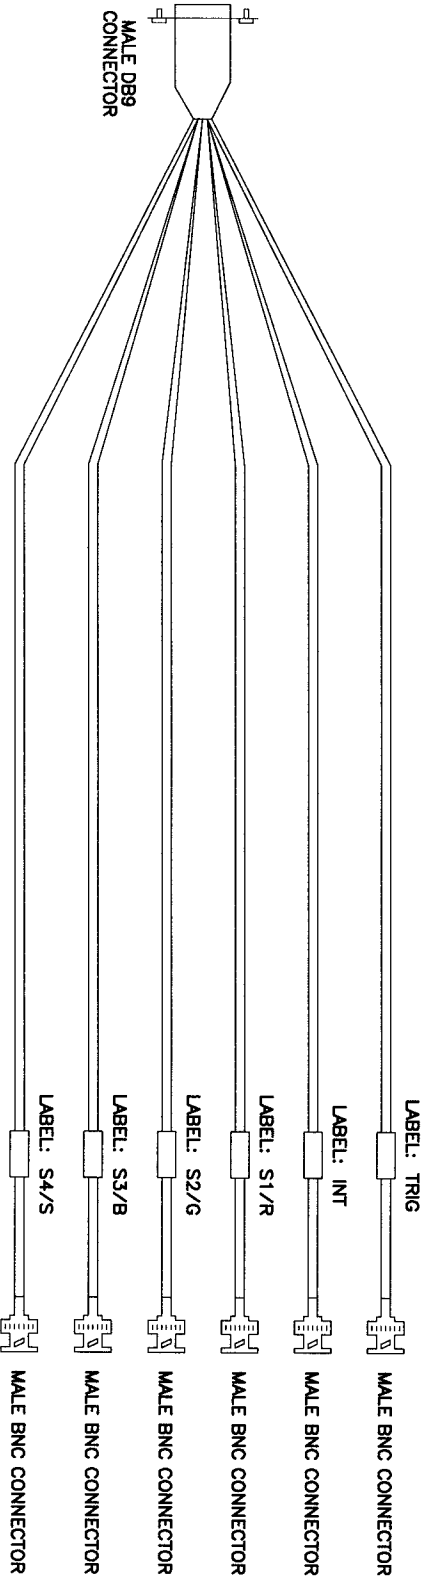

PIN 9	TIP	TRIG
PIN 8	RING	RING
PIN 2	TIP	INT
PIN 8	RING	RING
PIN 7	TIP	S1/R
PIN 8	RING	RING
PIN 5	TIP	S2/G
PIN 8	RING	RING
PIN 3	TIP	S3/B
PIN 8	RING	RING
PIN 1	TIP	S4/S
PIN 8	RING	RING

DRAWN		DATE		SCION CORPORATION <small>82 WILKINS AVE., COAPT. SUITE 14, FREDERICK, MARYLAND 21701</small>			
B. HANIES		2/98					
CHECKED		DATE					
APPROVED		DATE		LG-3 RGB AUX CABLE			
SIZE		DRAWING FILE				SHEET	
E		LG3-RGBA.SCH				1 OF 1	
				REV			
				-			