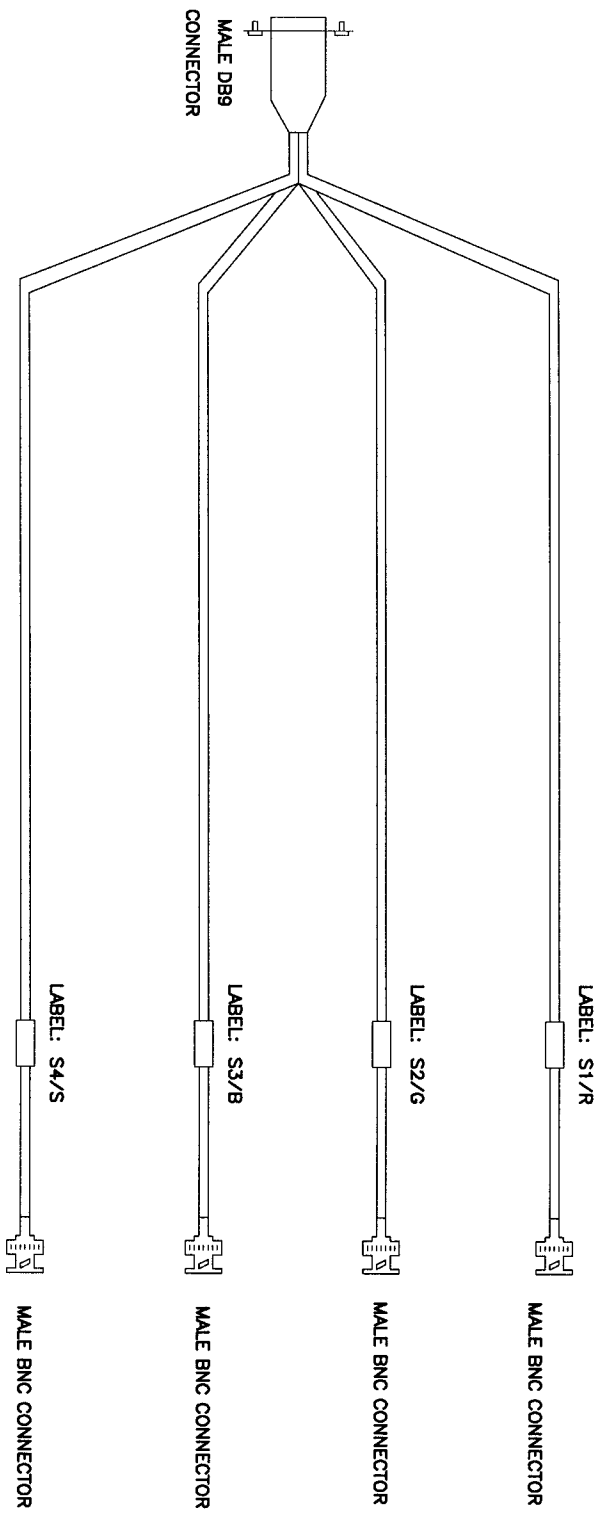

PIN 7	CONDUCTOR	TIP
PIN 8	SHIELD	RINGS
PIN 5	CONDUCTOR	TIP
PIN 8	SHIELD	RING
PIN 3	CONDUCTOR	TIP
PIN 8	SHIELD	RING
PIN 1	CONDUCTOR	TIP
PIN 8	SHIELD	RING
60"		

75 OHM SINGLE CONDUCTOR MINATURE COAX  
 BELDEN 8218 OR EQUIVALENT