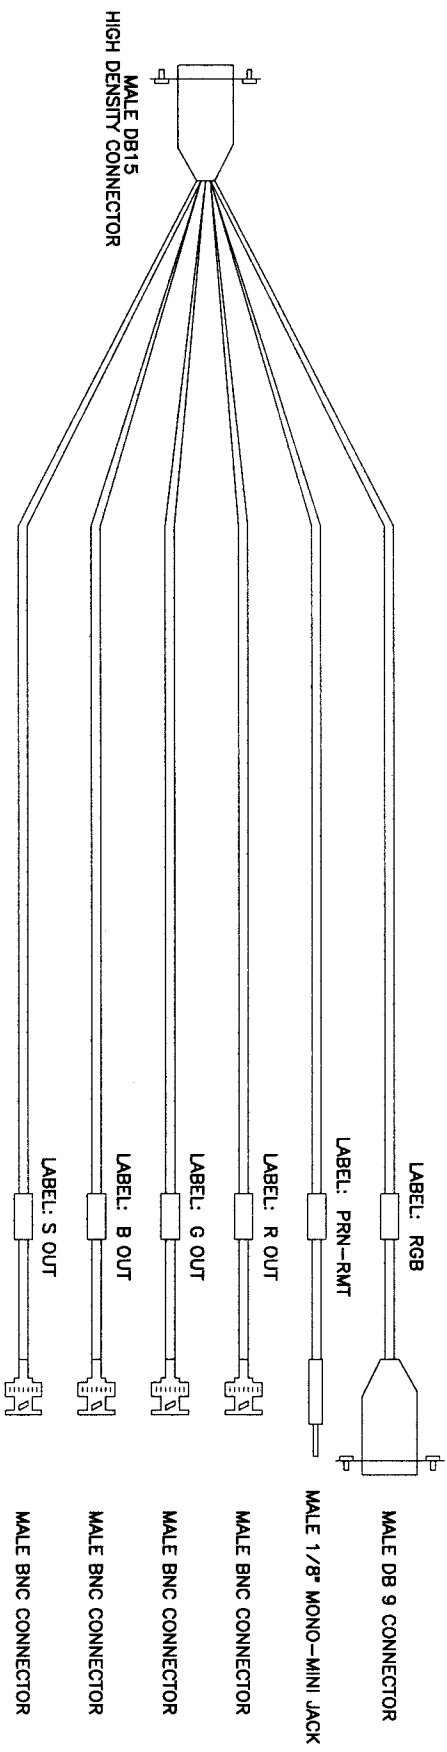

NOTES
 RGB WILL BE SHEATHED
 RGB OUTS WILL BE SHEATHED
 ALL CABLE IS BELDEN 9221

60'

DESIGN	B. HANES	DATE	8/99	SCION CORPORATION 62 WOODMAN HILL COURT SUITE H FREDERICK, MARYLAND 21791
CHECKED		DATE		
APPROVED		DATE		
SIZE	E	FORMING FILE	cg7/dx9 sch	SHEET
DX9 CG-7 CABLE				1 OF 1